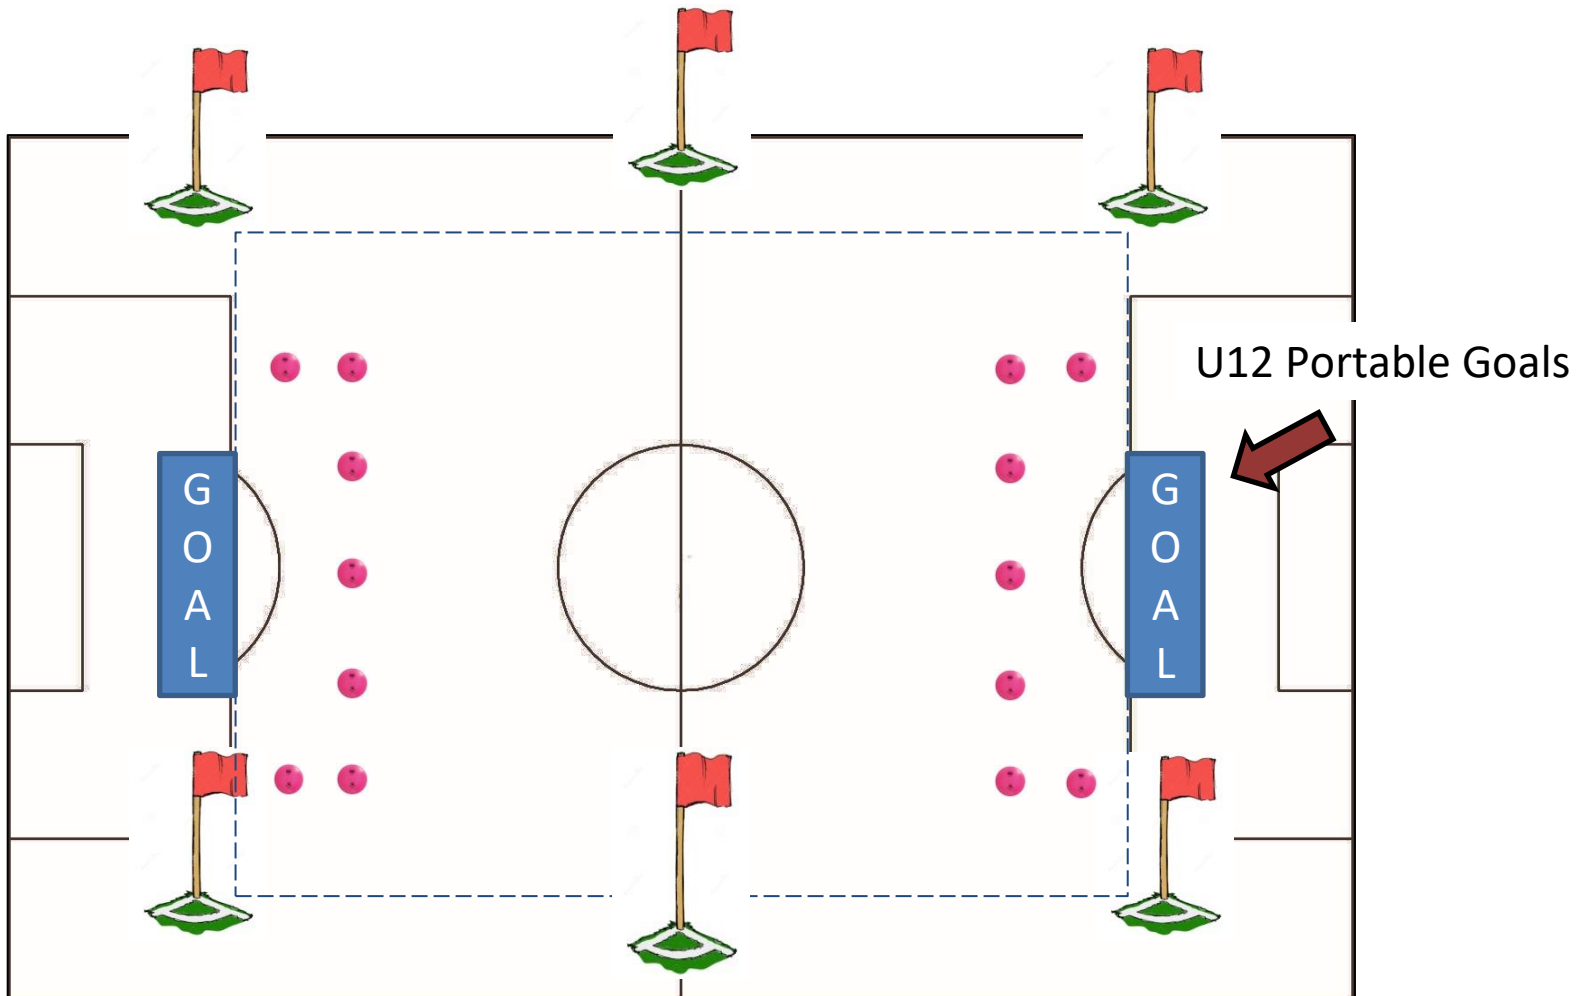

# Field #2 2J12 Layout

Mark penalty box  
with flat pink discs  
2J12: 10m x 20m

2 people to push  
each goal